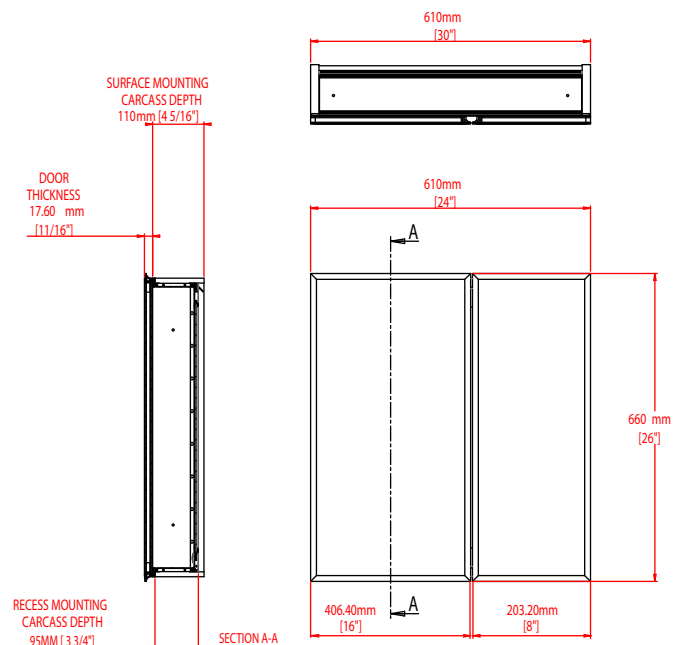

Double Door Aluminum Bi-View Cabinet

PART NUMBER

PD49000

MATERIAL

Aluminum

COLORS AND FINISH

Silver Anodized

CODE COMPLIANCE

BS EN14749

PACKAGING DIMENSIONS W X D X H

740mm (29 1/8") x 200mm (7 7/8") x 810mm (31 7/8")

ISTA 3A Packaging
(International Safe Transit Association)

Recommended Drill size 8mm (5/16")

FEATURES

- Can be recessed or surface mounted
- Easy to install Hang 'N' Lock system
- Double sided mirror doors with bevel on front glass
- 165° Sprung Hinge
- Mirror back panel
- 5 Adjustable toughened glass shelves
- Mirror glass side panels for surface mounting
- Optional pin handles for doors

INSTALLATION DIMENSIONS (APPROXIMATE)

Jacuzzi reserves the right to make changes in specifications and materials and to change and discontinue models, both without the notice or obligation. Dimensions are for reference only.