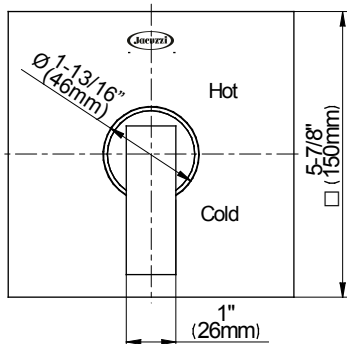

specifications

FEATURES

- Connecting threads: 1/2-14 NPT
- Max Flow Rate: 2 GPM at 60 PSI

CODE COMPLIANCE

- ASME A112.18.1 / CSA B125.1
- IAPMO Certified

WARRANTY

- Limited Lifetime Warranty

MINCIO™ Shower Set

MODEL	FINISH
MX83827	Polished Chrome
MX83826	Brushed Nickel

INSTALLATION DIMENSIONS

Jacuzzi reserves the right to make changes in specifications and materials and to change and discontinue models, both without the notice or obligation. Dimensions are for reference only.