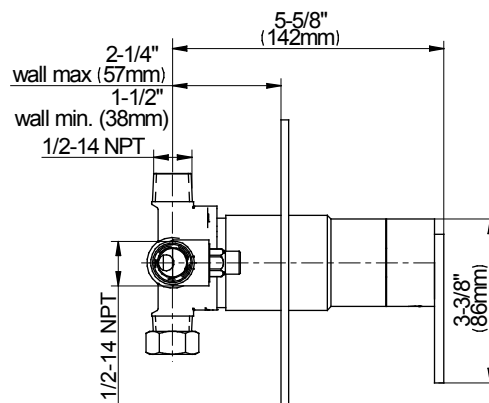

specifications

FEATURES

- Connecting threads: 1/2-14 NPT
- Max Flow Rate: 2 GPM at 60 PSI

CODE COMPLIANCE

- ASME A112.18.1 / CSA B125.1
- IAPMO Certified

WARRANTY

- Limited Lifetime Warranty

MINCIO™ Shower Set

MODEL	FINISH
MX83827	Polished Chrome
MX83826	Brushed Nickel

INSTALLATION DIMENSIONS

Jacuzzi reserves the right to make changes in specifications and materials and to change and discontinue models, both without the notice or obligation. Dimensions are for reference only.