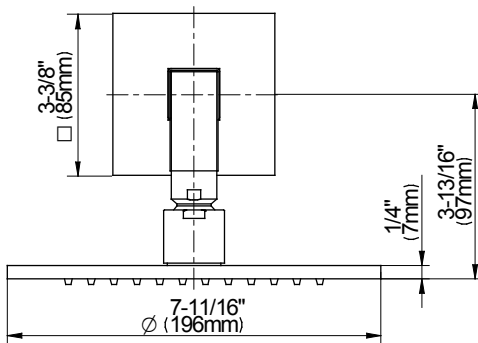

specifications

FEATURES

- Connecting threads: 1/2-14 NPT
- Max Flow Rate: 2 GPM at 60 PSI

CODE COMPLIANCE

- ASME A112.18.1 / CSA B125.1
- IAPMO Certified

WARRANTY

- Limited Lifetime Warranty

MINCIO™ Shower Set

MODEL	FINISH
MX83827	Polished Chrome
MX83826	Brushed Nickel

INSTALLATION DIMENSIONS

Jacuzzi reserves the right to make changes in specifications and materials and to change and discontinue models, both without the notice or obligation. Dimensions are for reference only.