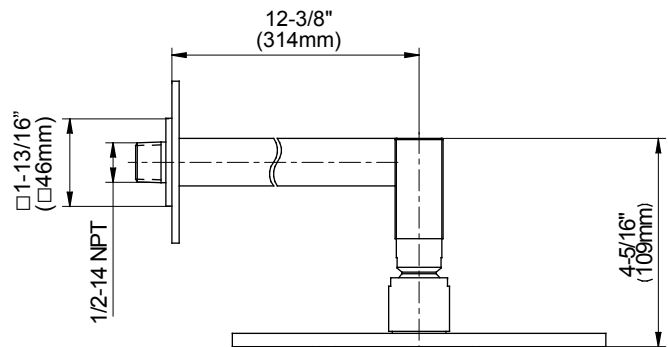

specifications

FEATURES

- Connecting threads: 1/2-14 NPT
- Max Flow Rate: 2 GPM at 60 PSI

CODE COMPLIANCE

- ASME A112.18.1 / CSA B125.1
- IAPMO Certified

WARRANTY

- Limited Lifetime Warranty

MINCIO™ Shower Set

MODEL	FINISH
MX83827	Polished Chrome
MX83826	Brushed Nickel

INSTALLATION DIMENSIONS

Jacuzzi reserves the right to make changes in specifications and materials and to change and discontinue models, both without the notice or obligation. Dimensions are for reference only.