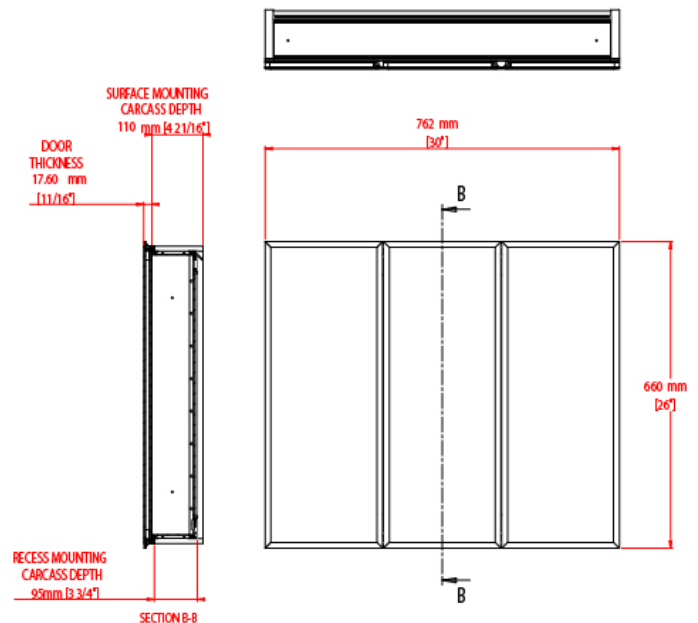

Triple Door Aluminum Tri-View Cabinet

PART NUMBER

PD47000

MATERIAL

Aluminum

COLORS AND FINISH

Silver Anodized

CODE COMPLIANCE

BS EN14749

PACKAGING DIMENSIONS W X D X H

891mm (35") x 200mm (7.88") x 810mm (31.9")

ISTA 3A Packaging
(International Safe Transit Association)

Recommended Drill size 8mm (5/16")

FEATURES

- Can be recessed or surface mounted
- Easy to install Hang 'N' Lock system
- Double sided mirror doors with bevel on front glass
- 165° Sprung Hinge
- Mirror back panel
- 9 Adjustable toughened glass shelves
- Mirror glass side panels for surface mounting
- Optional pin handles for doors

INSTALLATION DIMENSIONS (APPROXIMATE)

Jacuzzi reserves the right to make changes in specifications and materials and to change and discontinue models, both without the notice or obligation. Dimensions are for reference only.