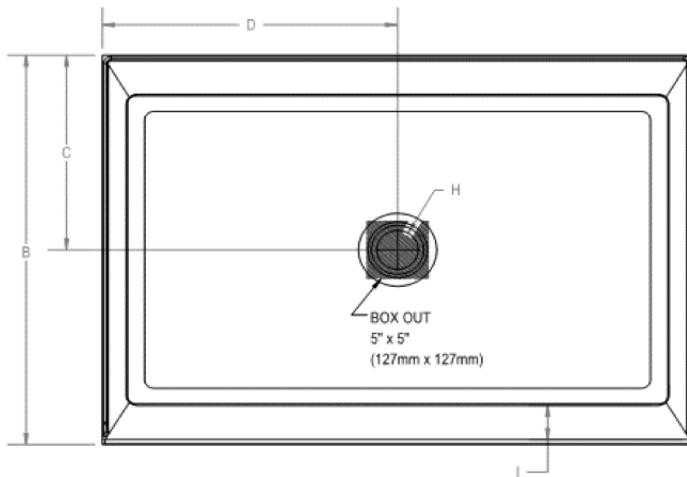

Catalina® 4834 Low-Profile Shower Pan

TECHNICAL SPECIFICATIONS

Dimensions

-	Weight (Empty)	32 lbs (15 kg)
-	Weight (Packaged)	37 lbs (17 kg)
-	Overall Dimensions	48" x 34" x 2-1/16" (1219 mm x 864 mm x 52 mm)
-	Drain Location	Center
-	Floor Loading	29 lbs/ft² (142 kg/m²)
-	Water Pressure Requirement	N/A
A	Overall Length	48" (1219 mm)
B	Overall Width (Includes Nailing Flange)	34" (864 mm)
C	Drain Rough-In (From Back Wall)	15-3/4" (400 mm)
D	Drain Rough-In (From Side Wall)	24" (610 mm)
E	Flange Height	1-1/4" (32 mm)
F	Overall Height (Includes Nailing Flange)	3-5/16" (84 mm)
G	Skirt Height	2" (51 mm)
H	Drain Diameter	3-3/8" (86 mm)
I	Threshold Width	3" (76 mm)

Accessories

-	Drain Kit with Strainer (Included)	MB28827
-	Drain Cover (Sold Separately)	MM23959 (White)

KEY DIMENSIONS

©2019 Jacuzzi Luxury Bath • For additional information, call Customer Service 800-288-4002 • www.jacuzzi.com/baths
Refer to installation instructions included with fixture before beginning installation. Please confirm product availability and specifications before commencing with any installation work.

PRODUCT SPECIFICATIONS AND AVAILABILITY ARE SUBJECT TO CHANGE WITHOUT NOTICE

QC28000A