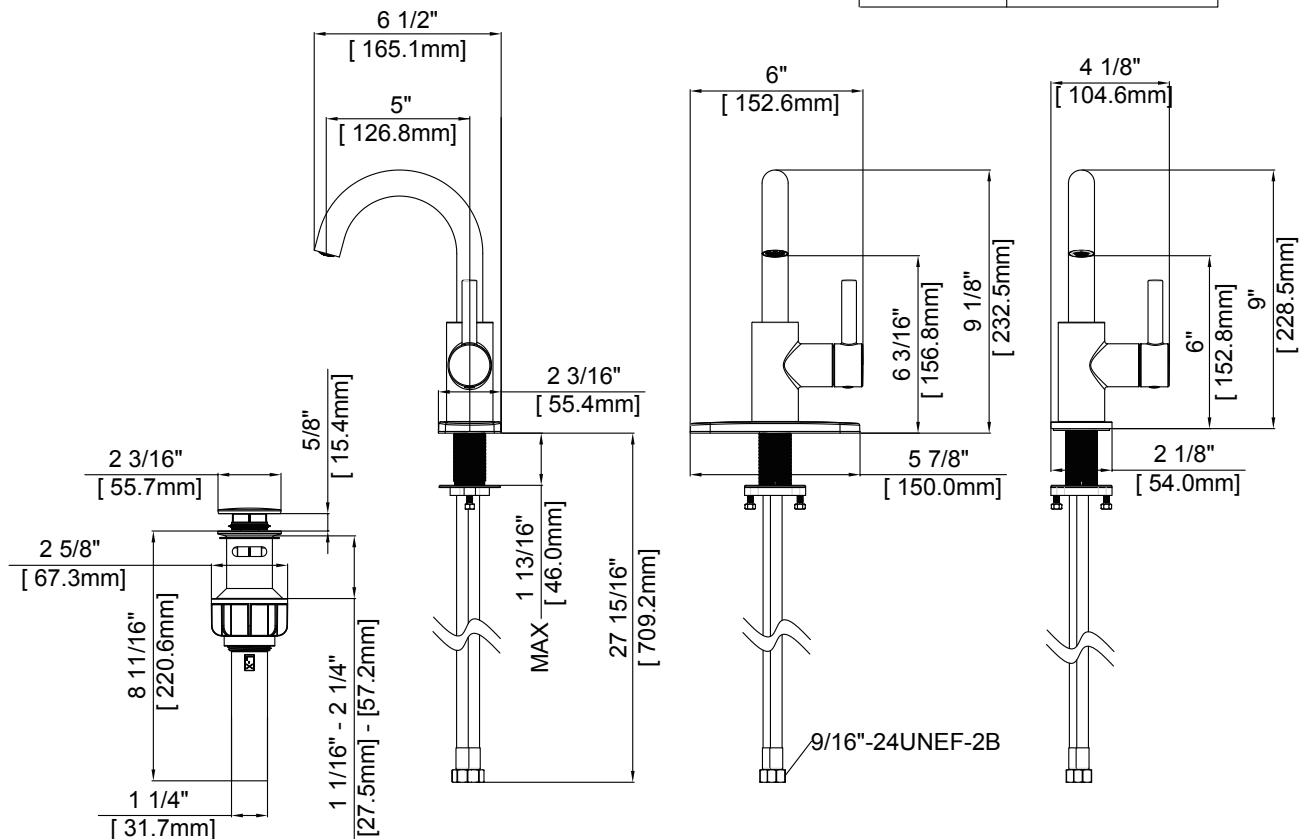

MODEL	FINISH
MP43000	Brushed Nickel
MP43827	Chrome
MP43845	Oil Rubbed Bronze
MP43817	Matte Black
MP43818	Brushed Bronze