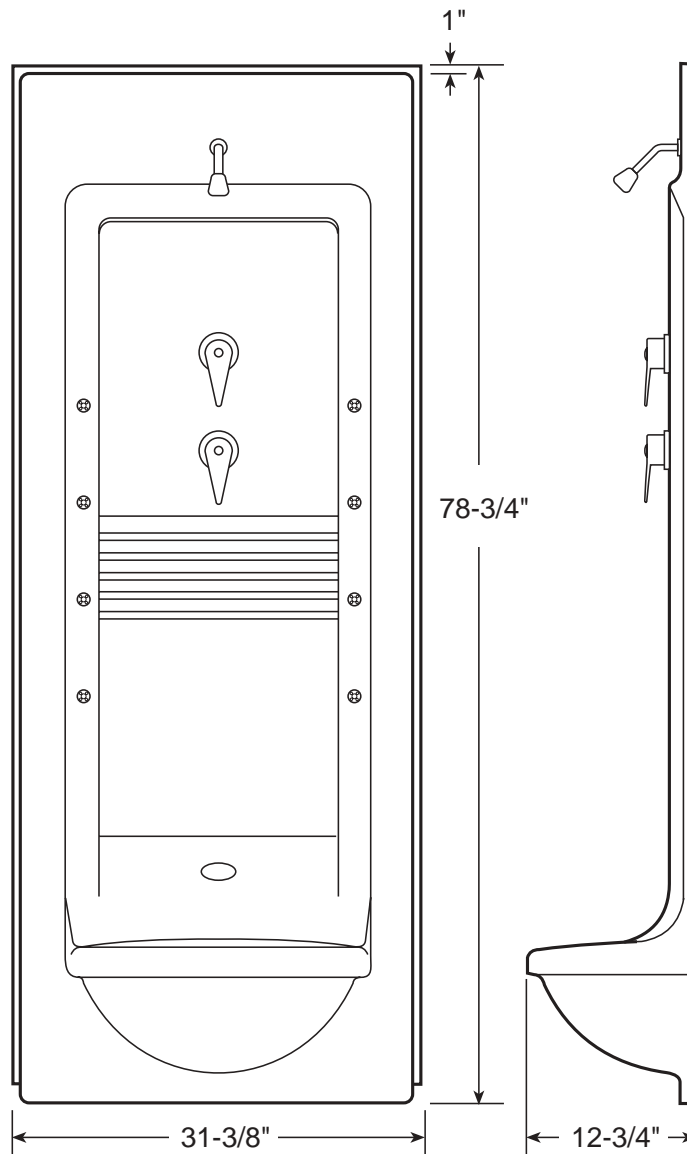

Product Specifications:

Stylos II Shower System

Model:

#M610 - with Chrome Faucetry

#M980 - with Brass Faucetry

Stylos II™ Shower System

DIMENSIONS

Outer: 313/8"W x 783/4"H

Product Standard Features

- Optica Shower Mixer Valves
- Spray Jets
- Shower Head

Installation Notes

Refer to installation instructions included with bathing fixture before beginning installation.

Product Specifications are subject to change without notice