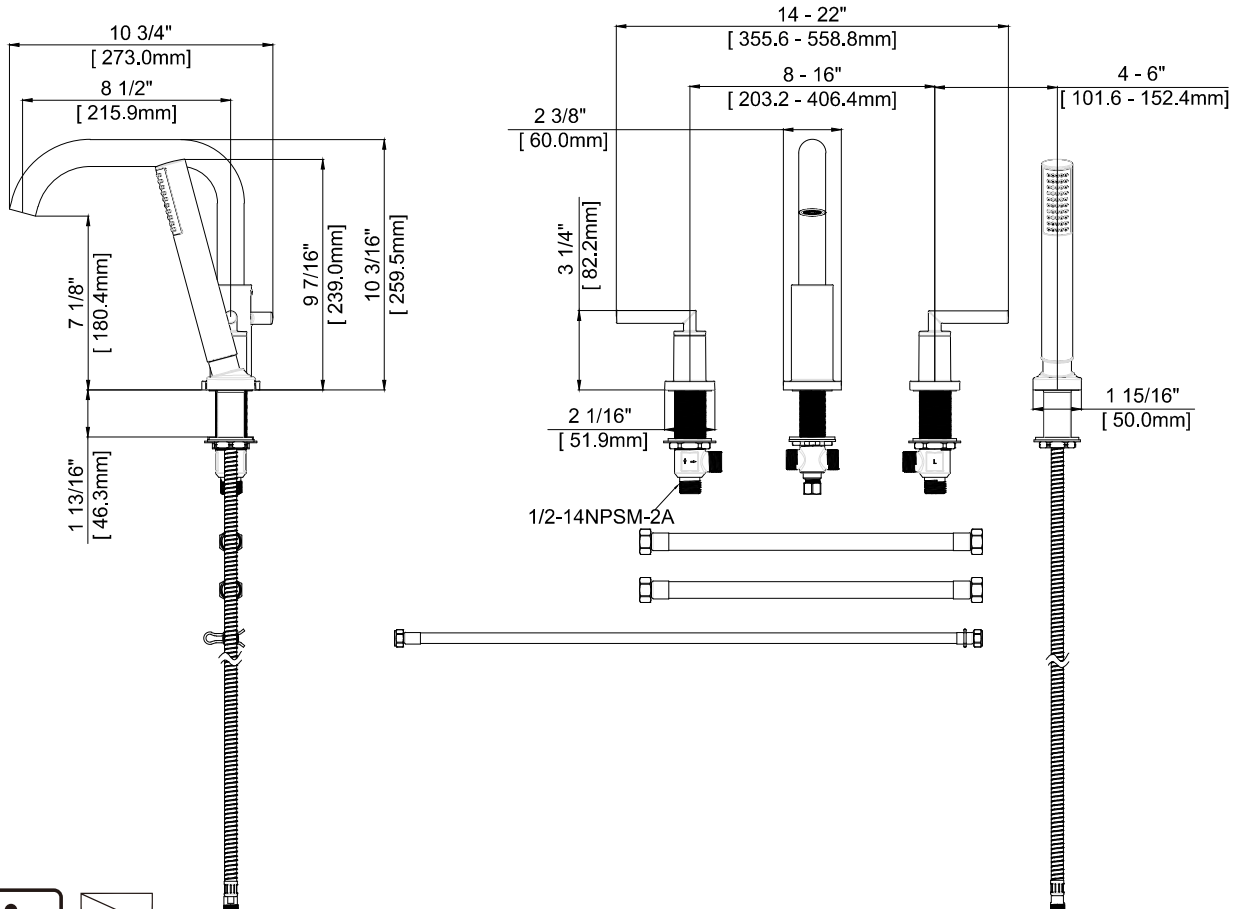

## MODEL

- RC95827 4-HOLE CONTENTO ROMAN TUB FAUCET - CHROME
- RC95826 4-HOLE CONTENTO ROMAN TUB FAUCET - BRUSHED NICKEL
- RC95817 4-HOLE CONTENTO ROMAN TUB FAUCET - MATTE BLACK
- RC95845 4-HOLE CONTENTO ROMAN TUB FAUCET - OIL RUBBED BRONZE
- RC95818 4-HOLE CONTENTO ROMAN TUB FAUCET - BRUSHED BRONZE

## FEATURES

- Ceramic Cartridge
- Lever Style Handle
- 1/2" IPS connections
- Min Flow Rate: 2.4 gpm at 20 PSI
- Hand Shower Max Flow Rate: 1.8gpm at 80 PSI

## WARRANTY

- Limited Lifetime Warranty

4-HOLE CONTENTO ROMAN TUB FAUCET

MODEL	FINISH
RC95827	Chrome
RC95826	Brushed Nickel
RC95817	Matte Black
RC95845	Oil Rubbed Bronze
RC95818	Brushed Bronze