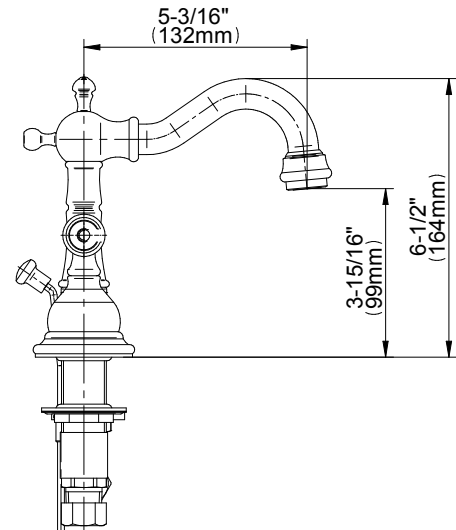

## FEATURES

- Faucet ceramic valve 1/2"
- Max Flow Rate: 1.2 GPM at 60 PSI

## WARRANTY

- Limited Lifetime Warranty

BARREA™ Widespread Lavatory Faucet

MODEL	FINISH
MX77827	Polished Chrome
MX77826	Brushed Nickel
MX77824	Polished Nickel
MX77845	Olive Bronze