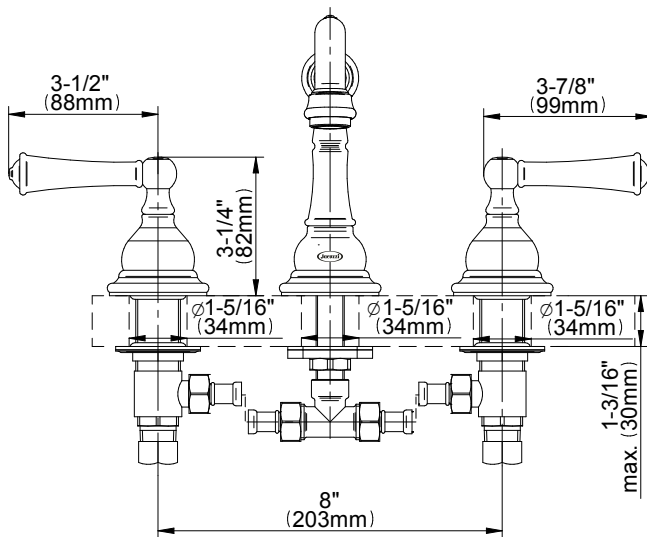

## FEATURES

- Faucet ceramic valve 1/2"
- Max Flow Rate: 1.2 GPM at 60 PSI

## WARRANTY

- Limited Lifetime Warranty

BARREA™ Widespread Lavatory Faucet

MODEL	FINISH
MX77827	Polished Chrome
MX77826	Brushed Nickel
MX77824	Polished Nickel
MX77845	Olive Bronze