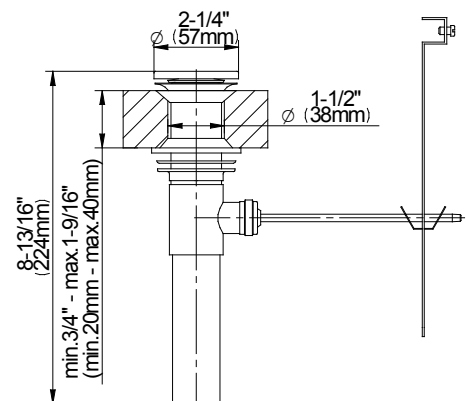

INSTALLATION DIMENSIONS

Jacuzzi reserves the right to make changes in specifications and materials and to change and discontinue models, both without the notice or obligation. Dimensions are for reference only.