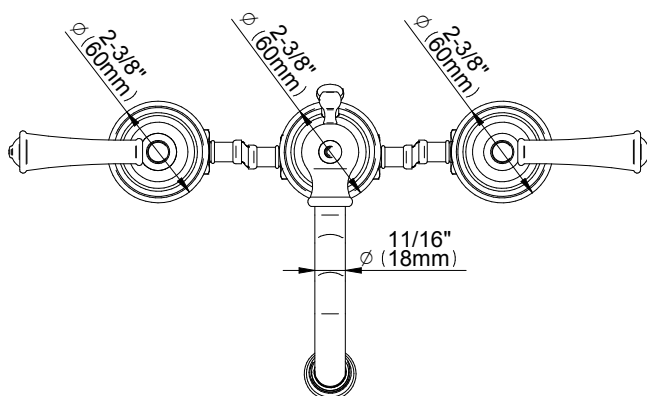

## FEATURES

- Faucet ceramic valve 1/2"
- Max Flow Rate: 1.2 GPM at 60 PSI

## WARRANTY

- Limited Lifetime Warranty

BARREA™ Widespread Lavatory Faucet

MODEL	FINISH
MX77827	Polished Chrome
MX77826	Brushed Nickel
MX77824	Polished Nickel
MX77845	Olive Bronze