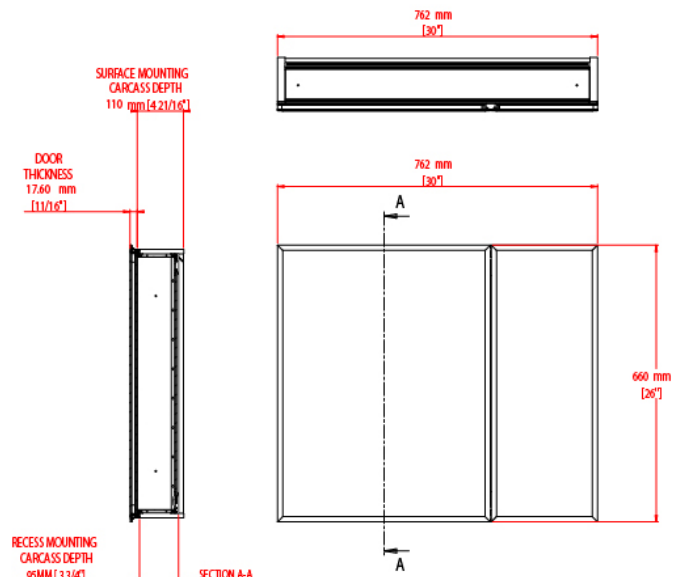

Double Door Aluminum Bi-View Cabinet

PART NUMBER

PD44000

MATERIAL

Aluminum

COLORS AND FINISH

Silver Anodized

CODE COMPLIANCE

BS EN14749

PACKAGING DIMENSIONS W X D X H

891mm (35") x 200mm (7.88") x 810mm (31.9")

ISTA 3A Packaging
(International Safe Transit Association)

Recommended Drill size 8mm (5/16")

FEATURES

- Can be recessed or surface mounted
- Easy to install Hang 'N' Lock system
- Double sided mirror doors with bevel on front glass
- 165° Sprung Hinge
- Mirror back panel
- 5 Adjustable toughened glass shelves
- Mirror glass side panels for surface mounting
- Optional pin handles for doors

INSTALLATION DIMENSIONS (APPROXIMATE)

Jacuzzi reserves the right to make changes in specifications and materials and to change and discontinue models, both without the notice or obligation. Dimensions are for reference only.