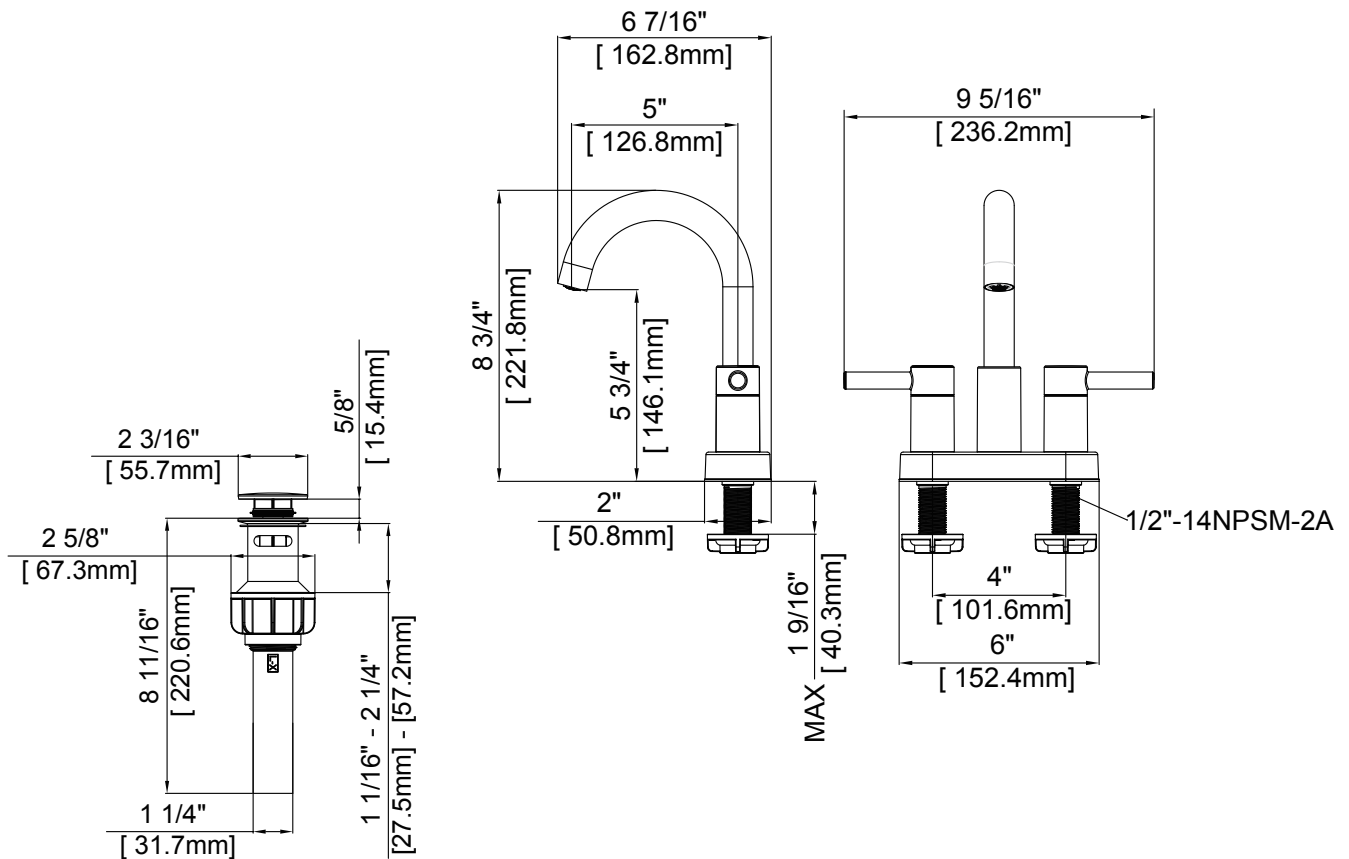

MODEL	FINISH
MP44000	Brushed Nickel
MP44827	Chrome
MP44845	Oil Rubbed Bronze
MP44817	Matte Black
MP44818	Brushed Bronze