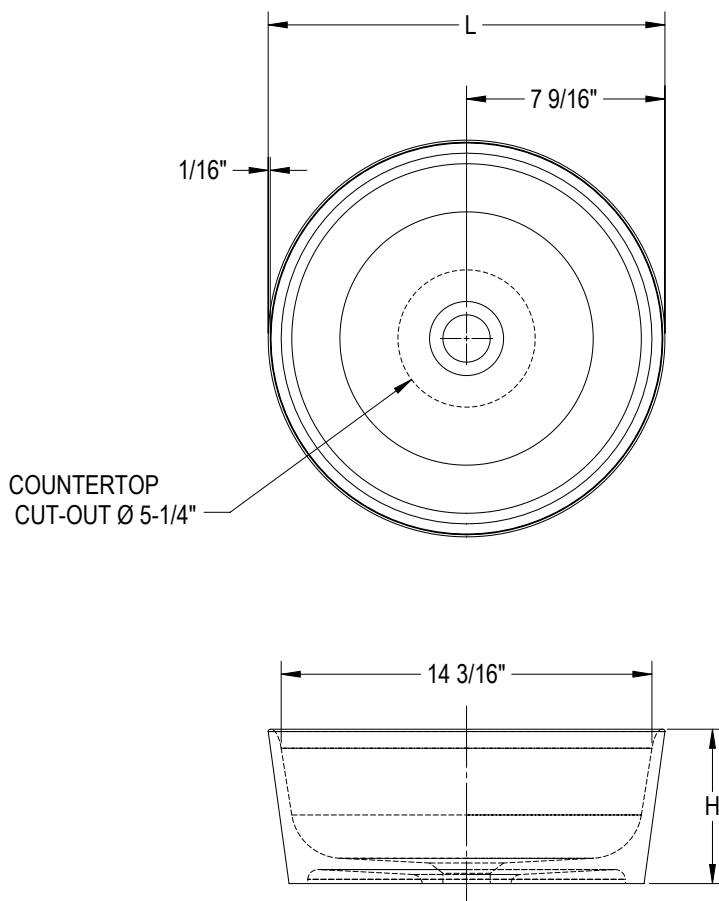

# Leonora™ Technical Specifications

Letter	Description	Above Counter Bathroom Sink
L	Outer Length	Ø 15-13/16" (401.63 mm)
W	Outer Width	N/A
H	Overall Height	5-15/16" (150.81 mm)
-	Drain Hole	1-7/8" (47.625 mm)
-	Bowl Depth	5-1/8" (130.17 mm)
-	Faucet Hole	N/A
-	With Overflow	No
-	Bowl Configuration	Single
-	Installation	Vessel
-	Template / Cut-Out	No / 5-1/4" (133.3 mm)
-	Compliance Certification	CSA B45.5-11/APMO Z124-2011

## Key Dimensions