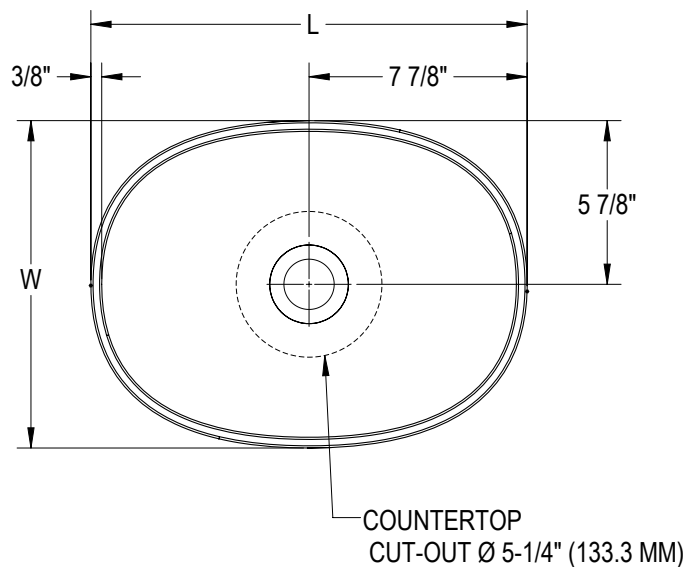

Contento™ Technical Specifications

Letter	Description	Above Counter Bathroom Sink
L	Outer Length	15-3/4" (400.05 mm)
W	Outer Width	11-13/16" (300.03 mm)
H	Overall Height	6-15/16" (176.21 mm)
-	Drain Hole	1-7/8" (47.625 mm)
-	Bowl Depth	6-5/16" (160.33 mm)
-	Faucet Hole	N/A
-	With Overflow	No
-	Bowl Configuration	Single
-	Installation	Vessel
-	Template / Cut-Out	No / 5-1/4" (133.3 mm)
-	Compliance Certification	CSA B45.5-11/APMO Z124-2011

Key Dimensions

NOTES

Install this product according to the installation instructions.

The counter top manufacturer must use the cut-out template provided with the product. Jacuzzi is not responsible for cut-out errors.