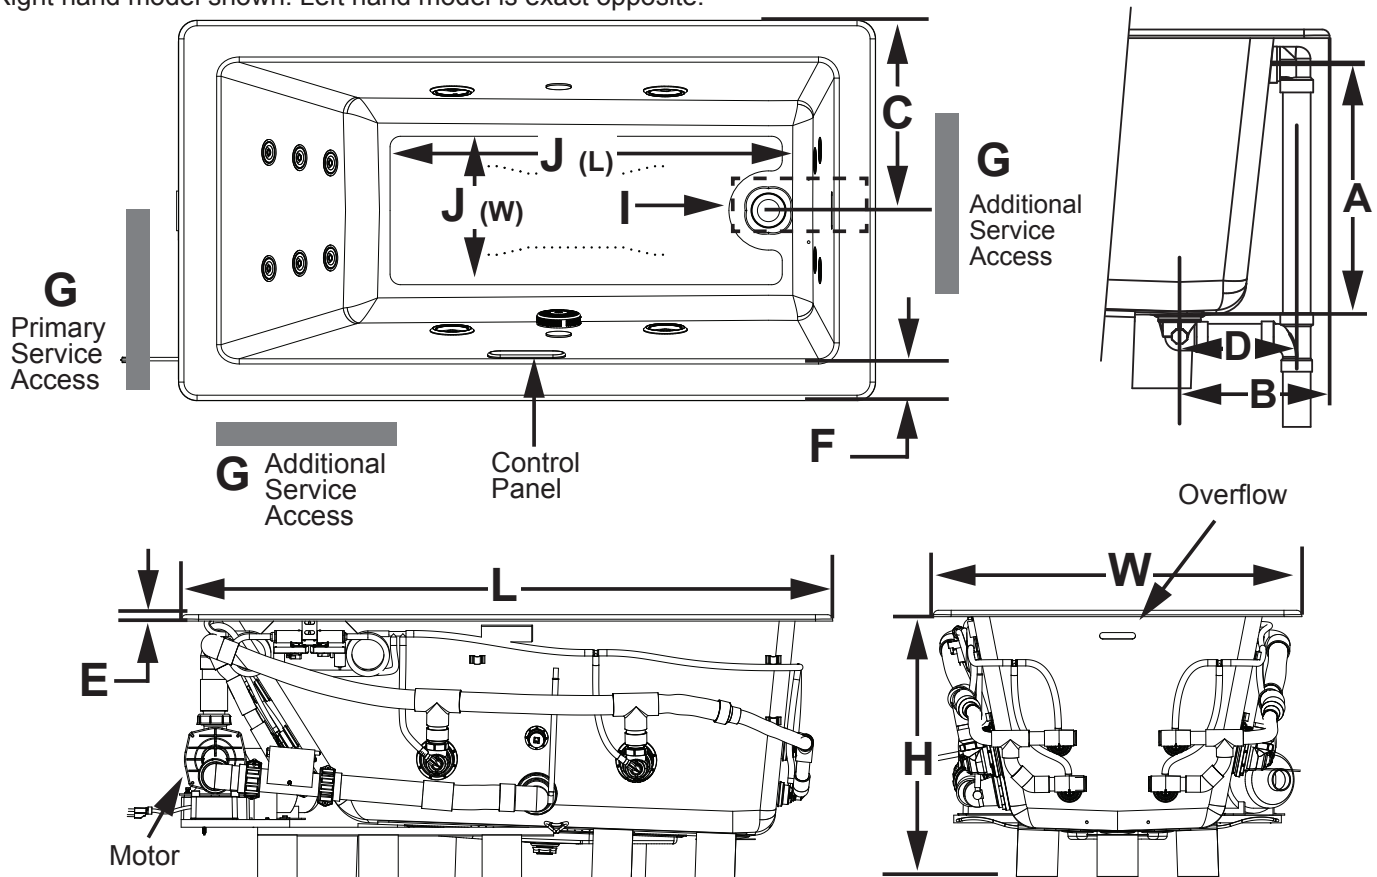

**KEY DIMENSIONS\* [NOTE: The overall dimensions are nominal with a tolerance of +0 and -.25" (6mm).]**

\*Right hand model shown. Left hand model is exact opposite.

Refer to installation instructions included with fixture before beginning installation. Please confirm product availability and specifications before commencing with any installation work.