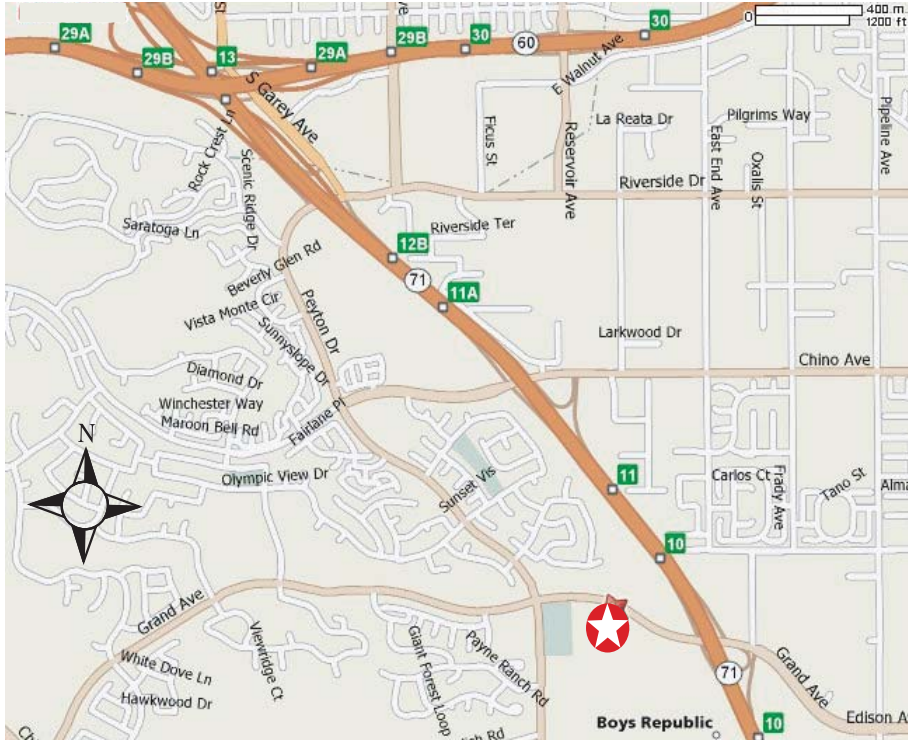

Jacuzzi Group Worldwide

13925 City Center Drive, Suite 200
Chino Hills, CA 91709

T 909.247.2920

www.jacuzzi.com

DIRECTIONS:

- From 71 Highway

Southbound 71 HWY:

- EXIT GRAND AVE. / EDISON AVE.
- Turn RIGHT onto GRAND AVE.
- Turn LEFT onto BOYS REPUBLIC DRIVE
- Turn RIGHT into SECOND DRIVEWAY

Northbound 71 HWY:

- EXIT GRAND AVE. / EDISON AVE.
- Turn LEFT onto GRAND AVE.
- Turn LEFT onto BOYS REPUBLIC DRIVE
- Turn RIGHT into SECOND DRIVEWAY

LOCATED:

Within The Shoppes at Chino Hills Complex
- 2nd Floor above retail stores

ENTRANCE:

- Backside of retail building next to JoS. A. Bank Clothiers