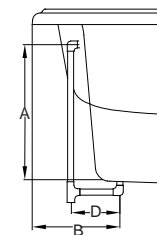

Venicia 7242 RH Whirlpool

Product Codes beginning with: VEN7242WCR

Also applies to products sold under part numbers: EJ00

TECHNICAL SPECIFICATIONS

	English	Metric
Outer Dimensions	72" L x 42" W x 26" H	1829 mm L x 1067 mm W x 660 mm H
Interior Dimensions (bottom of bath) L x W (Mid) x W (End)	46" L x 25" W x 25" W	1168 mm L x 635 mm W x 635 mm W
Drain/Pump Configuration	Center drain/Right end pump	Center drain/Right end pump
Bath Weight (empty)	140 lbs	64 kg
Total Weight/Floor Loading	1,198 lbs 57 lbs/ft ²	545 kg 278 kg/m ²
Operating Gallonage (min-max)	85 (min) 97 (max) U.S. Gals	322 (min) 368 (max) L
Electrical Specifications	Each component requires a separate, dedicated GCFI protected circuit	
Motor/Pump	120V 20A 60HZ	
Heater	120V 15A 60HZ	

KEY DIMENSIONS

*Deck width reflects only area indicated on detail.

Letter	Description	English	Metric
L	Outer Length	72"	1829 mm
W	Outer Width	42"	1067 mm
H	Overall Height	26"	660 mm
A	Overflow Height	20"	508 mm
B	Long Edge to Drain Center	14"	356 mm
C	Short Edge to Drain Center	36"	915 mm
D	Drain Shoe Length	6 7/8"	175 mm
E	Deck Height	2"	51 mm
F	Deck Width*	5"	127 mm
G	Service Access Dimensions	12" H x 18" L	305 mm x 457 mm
I	Floor Cut-out for Drain	18" x 4"	457 mm x 102 mm

Side View

End View

Drain/Overflow

NOTE: Graphics May Not be to Scale

© 2010 Jacuzzi Luxury Bath • For additional information call Customer Service 800-288-4002 • www.jacuzzi.com/technicalspecs

Refer to installation instructions included with fixture before beginning installation. Please confirm product availability and specifications before commencing with any installation work.