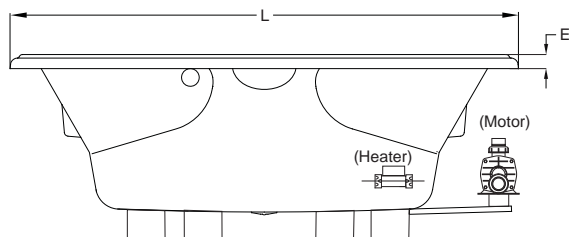

KEY DIMENSIONS

*Deck width reflects only area indicated on detail.

Letter	Description	English	Metric
L	Outer Length	72"	1829 mm
W	Outer Width	42"	1067 mm
H	Overall Height	26"	660 mm
A	Overflow Height	20"	508 mm
B	Long Edge to Drain Center	14"	356 mm
C	Short Edge to Drain Center	36"	915 mm
D	Drain Shoe Length	6 7/8"	175 mm
E	Deck Height	2"	51 mm
F	Deck Width*	5"	127 mm
G	Service Access Dimensions	12" H x 18" L	305 mm x 457 mm
I	Floor Cut-out for Drain	18" x 4"	457 mm x 102 mm