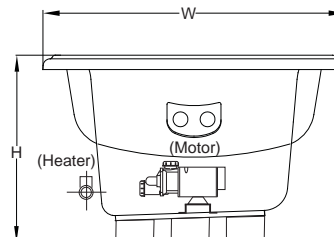

KEY DIMENSIONS

*Deck width reflects only area indicated on detail.

Letter	Description	English	Metric
L	Outer Length	72"	1829 mm
W	Outer Width	42"	1067 mm
H	Overall Height	26"	660 mm
A	Overflow Height	20"	508 mm
B	Long Edge to Drain Center	14"	356 mm
C	Short Edge to Drain Center	36"	915 mm
D	Drain Shoe Length	6 7/8"	175 mm
E	Deck Height	2"	51 mm
F	Deck Width*	5"	127 mm
G	Service Access Dimensions	12" H x 18" L	305 mm x 457 mm
I	Floor Cut-out for Drain	18" x 4"	457 mm x 102 mm

Side View

End View

Drain/Overflow

NOTE: Graphics May Not be to Scale

© 2010 Jacuzzi Luxury Bath • For additional information call Customer Service 800-288-4002 • www.jacuzzi.com/technicalspecs

Refer to installation instructions included with fixture before beginning installation. Please confirm product availability and specifications before commencing with any installation work.