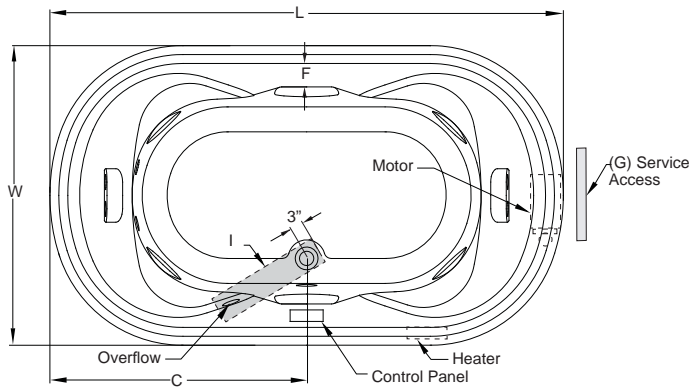

KEY DIMENSIONS

*Deck width reflects only area indicated on detail.

Letter	Description	English	Metric
L	Outer Length	72"	1829 mm
W	Outer Width	42"	1067 mm
H	Overall Height	26"	660 mm
A	Overflow Height	20"	508 mm
B	Long Edge to Drain Center	14"	356 mm
C	Short Edge to Drain Center	36"	915 mm
D	Drain Shoe Length	6 7/8"	175 mm
E	Deck Height	2"	51 mm
F	Deck Width*	5"	127 mm
G	Service Access Dimensions	12" H x 18" L	305 mm x 457 mm
I	Floor Cut-out for Drain	18" x 4"	457 mm x 102 mm