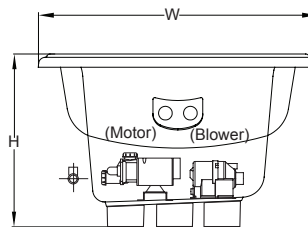

## TECHNICAL SPECIFICATIONS

	English	Metric
Outer Dimensions	72" L x 42" W x 26" H	1829 mm L x 1067 mm W x 660 mm H
Interior Dimensions (bottom of bath) L x W (Mid) x W (End)	46" L x 25" W x 25" W	1168 mm L x 635 mm W x 635 mm W
Drain/Equipment Configuration	Center drain/Right end pump & blower	Center drain/Right end pump & blower
Bath Weight (empty)	175 lbs	80 kg
Total Weight/Floor Loading	1,233 lbs 58.7 lbs/ft <sup>2</sup>	560 kg 286 kg/m <sup>2</sup>
Operating Gallonage (min-max)	85 (min) 97 (max) U.S. Gals	322 (min) 368 (max) L
Electrical Specifications	<b>Each component requires a separate, dedicated GCFI protected circuit</b>	
Motor/Pump & Heater	240V 20A 60HZ	
Blower	120V 15A 60HZ	

## KEY DIMENSIONS

\*Deck width reflects only area indicated on detail.

Letter	Description	English	Metric
L	Outer Length	72"	1829 mm
W	Outer Width	42"	1067 mm
H	Overall Height	26"	660 mm
A	Overflow Height	20"	508 mm
B	Long Edge to Drain Center	14"	356 mm
C	Short Edge to Drain Center	36"	915 mm
D	Drain Shoe Length	6 7/8"	175 mm
E	Deck Height	2"	51 mm
F	Deck Width*	5"	127 mm
G	Service Access Dimensions	12" H x 18" L	305 mm x 457 mm
I	Floor Cut-out for Drain	18" x 4"	457 mm x 102 mm

Side View

End View

Drain/Overflow

NOTE: Graphics May Not be to Scale

© 2010 Jacuzzi Luxury Bath • For additional information call Customer Service 800-288-4002 • [www.jacuzzi.com/technicalspecs](http://www.jacuzzi.com/technicalspecs)