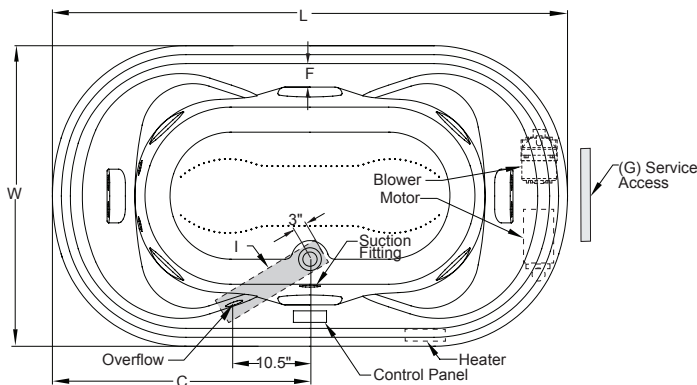

## TECHNICAL SPECIFICATIONS

	English	Metric
Outer Dimensions	72" L x 42" W x 26" H	1829 mm L x 1067 mm W x 660 mm H
Interior Dimensions (bottom of bath) L x W (Mid) x W (End)	46" L x 25" W x 25" W	1168 mm L x 635 mm W x 635 mm W
Drain/Equipment Configuration	Center drain/Right end pump & blower	Center drain/Right end pump & blower
Bath Weight (empty)	175 lbs	80 kg
Total Weight/Floor Loading	1,233 lbs 58.7 lbs/ft <sup>2</sup>	560 kg 286 kg/m <sup>2</sup>
Operating Gallonage (min-max)	85 (min) 97 (max) U.S. Gals	322 (min) 368 (max) L
Electrical Specifications	<b>Each component requires a separate, dedicated GCFI protected circuit</b>	
Motor/Pump & Heater	240V 20A 60HZ	
Blower	120V 15A 60HZ	

**Standard (Included) Features:**

10 jets, In-line Heater, Chromatherapy lighting, J4 luxury control panel, 900w blower, bottom air channels

**Available Accessories:**

HP55 Rotary Drain Kit (specify metal finish)

## KEY DIMENSIONS

\*Deck width reflects only area indicated on detail.

Letter	Description	English	Metric
L	Outer Length	72"	1829 mm
W	Outer Width	42"	1067 mm
H	Overall Height	26"	660 mm
A	Overflow Height	20"	508 mm
B	Long Edge to Drain Center	14"	356 mm
C	Short Edge to Drain Center	36"	915 mm
D	Drain Shoe Length	6 7/8"	175 mm
E	Deck Height	2"	51 mm
F	Deck Width*	5"	127 mm
G	Service Access Dimensions	12" H x 18" L	305 mm x 457 mm
I	Floor Cut-out for Drain	18" x 4"	457 mm x 102 mm