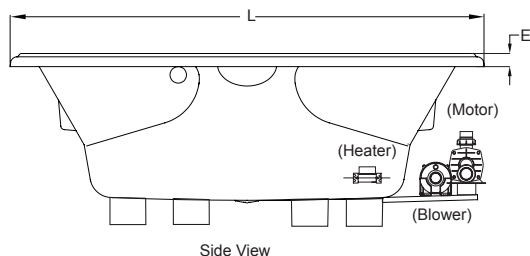

## TECHNICAL SPECIFICATIONS

	English	Metric
Outer Dimensions	72" L x 42" W x 26" H	1829 mm L x 1067 mm W x 660 mm H
Interior Dimensions (bottom of bath) L x W (Mid) x W (End)	46" L x 25" W x 25" W	1168 mm L x 635 mm W x 635 mm W
Drain/Equipment Configuration	Center drain/Right end pump & blower	Center drain/Right end pump & blower
Bath Weight (empty)	175 lbs	80 kg
Total Weight/Floor Loading	1,233 lbs 58.7 lbs/ft <sup>2</sup>	560 kg 286 kg/m <sup>2</sup>
Operating Gallonage (min-max)	85 (min) 97 (max) U.S. Gals	322 (min) 368 (max) L
Electrical Specifications	<b>Each component requires a separate, dedicated GCFI protected circuit</b>	
Motor/Pump & Heater	240V 20A 60HZ	
Blower	120V 15A 60HZ	

## KEY DIMENSIONS

\*Deck width reflects only area indicated on detail.

Letter	Description	English	Metric
L	Outer Length	72"	1829 mm
W	Outer Width	42"	1067 mm
H	Overall Height	26"	660 mm
A	Overflow Height	20"	508 mm
B	Long Edge to Drain Center	14"	356 mm
C	Short Edge to Drain Center	36"	915 mm
D	Drain Shoe Length	6 7/8"	175 mm
E	Deck Height	2"	51 mm
F	Deck Width*	5"	127 mm
G	Service Access Dimensions	12" H x 18" L	305 mm x 457 mm
I	Floor Cut-out for Drain	18" x 4"	457 mm x 102 mm