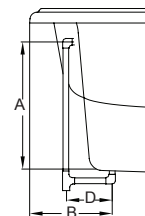

## KEY DIMENSIONS

\*Deck width reflects only area indicated on detail.

Letter	Description	English	Metric
L	Outer Length	72"	1829 mm
W	Outer Width	42"	1067 mm
H	Overall Height	26"	660 mm
A	Overflow Height	20"	508 mm
B	Long Edge to Drain Center	14"	356 mm
C	Short Edge to Drain Center	36"	915 mm
D	Drain Shoe Length	6 7/8"	175 mm
E	Deck Height	2"	51 mm
F	Deck Width*	5"	127 mm
G	Service Access Dimensions	12" H x 18" L	305 mm x 457 mm
I	Floor Cut-out for Drain	18" x 4"	457 mm x 102 mm

Side View

End View

Drain/Overflow

NOTE: Graphics May Not be to Scale

© 2010 Jacuzzi Luxury Bath • For additional information call Customer Service 800-288-4002 • [www.jacuzzi.com/technicalspecs](http://www.jacuzzi.com/technicalspecs)