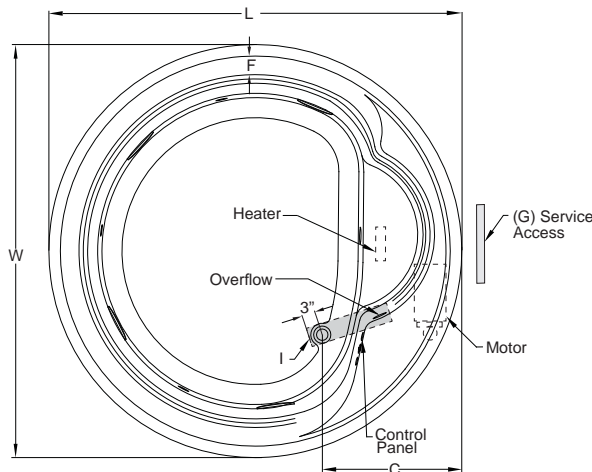

P556 AccuPro Jet Trim Kit (specify metal finish)

G864 Hand Rails (specify metal finish)

827: Chrome, 826: Brush Nickel, 845: Oil Rubbed Bronze

C263 Curved Pillow (specify color) 959: White, 958: Almond, 969: Oyster

GQ88 Light Chromatherapy Add-on Kit

KEY DIMENSIONS

*Deck width reflects only area indicated on detail.

Letter	Description	English	Metric
L	Outer Length	72"	1829 mm
W	Outer Width	72"	1829 mm
H	Overall Height	22 1/4"	565 mm
A	Overflow Height	16 3/4"	425 mm
B	Long Edge to Drain Center	19 1/4"	489 mm
C	Short Edge to Drain Center	24 1/2"	622 mm
D	Drain Shoe Length	5"	127 mm
E	Deck Height	2 1/2"	64 mm
F	Deck Width*	6 1/2"	165 mm
G	Service Access Dimensions	12" H x 18" L	305 mm x 457 mm
I	Floor Cut-out for Drain	14" x 4"	356 mm x 102 mm