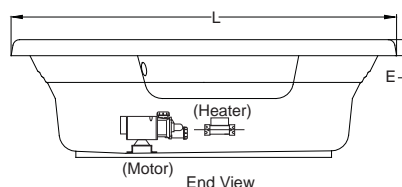

GQ88 Light Chromatherapy Add-on Kit

KEY DIMENSIONS

*Deck width reflects only area indicated on detail.

Letter	Description	English	Metric
L	Outer Length	72"	1829 mm
W	Outer Width	72"	1829 mm
H	Overall Height	22 1/4"	565 mm
A	Overflow Height	16 3/4"	425 mm
B	Long Edge to Drain Center	19 1/4"	489 mm
C	Short Edge to Drain Center	24 1/2"	622 mm
D	Drain Shoe Length	5"	127 mm
E	Deck Height	2 1/2"	64 mm
F	Deck Width*	6 1/2"	165 mm
G	Service Access Dimensions	12" H x 18" L	305 mm x 457 mm
I	Floor Cut-out for Drain	14" x 4"	356 mm x 102 mm

Side View

End View

Drain/Overflow

NOTE: Graphics May Not be to Scale

© 2010 Jacuzzi Luxury Bath • For additional information call Customer Service 800-288-4002 • www.jacuzzi.com/technicalspecs

Refer to installation instructions included with fixture before beginning installation. Please confirm product availability and specifications before commencing with any installation work.