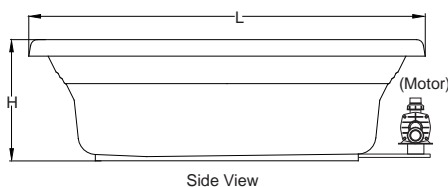

GQ88 Light Chromatherapy Add-on Kit

KEY DIMENSIONS

*Deck width reflects only area indicated on detail.

Letter	Description	English	Metric
L	Outer Length	72"	1829 mm
W	Outer Width	72"	1829 mm
H	Overall Height	22 1/4"	565 mm
A	Overflow Height	16 3/4"	425 mm
B	Long Edge to Drain Center	19 1/4"	489 mm
C	Short Edge to Drain Center	24 1/2"	622 mm
D	Drain Shoe Length	5"	127 mm
E	Deck Height	2 1/2"	64 mm
F	Deck Width*	6 1/2"	165 mm
G	Service Access Dimensions	12" H x 18" L	305 mm x 457 mm
I	Floor Cut-out for Drain	14" x 4"	356 mm x 102 mm