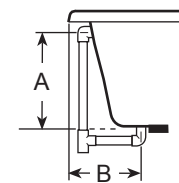

#### DIMENSIONS

55" L x 55" L x 20-1/2" H

(1397 mm) L x (1397 mm) L x (521 mm) H

FRONT VIEW

SIDE VIEW

DRAIN/OVERFLOW