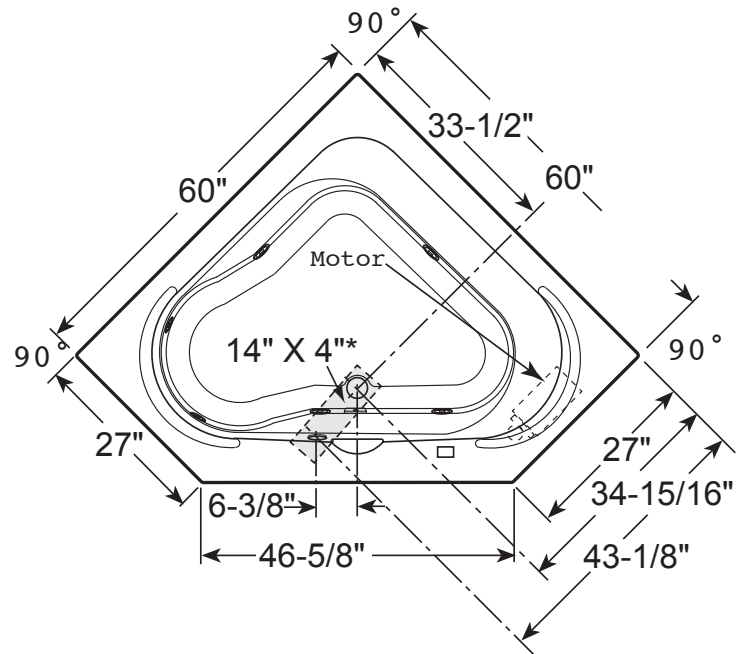

### KEY DIMENSIONS

#### DIMENSIONS

55" L x 55" L x 20-1/2" H

(1397 mm) L x (1397 mm) L x (521 mm) H

#### DRAIN/OVERFLOW

A: 18" (457 mm) B: 12-1/8" (308 mm)

FRONT VIEW

SIDE VIEW

DRAIN/OVERFLOW