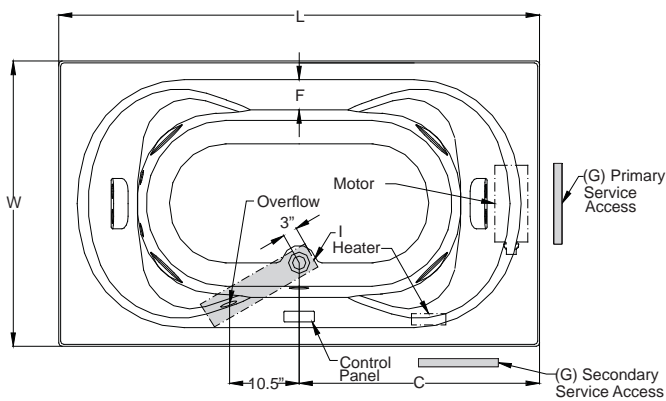

KEY DIMENSIONS

*Deck width reflects only area indicated on detail.

Letter	Description	English	Metric
L	Outer Length	72"	1829 mm
W	Outer Width	42"	1067 mm
H	Overall Height	26"	660 mm
A	Overflow Height	20"	508 mm
B	Long Edge to Drain Center	14"	356 mm
C	Short Edge to Drain Center	36"	914 mm
D	Drain Shoe Length	8 3/4"	222 mm
E	Deck Height	2"	51 mm
F	Deck Width*	3"	76 mm
G	Service Access Dimensions	12" H x 18" L	305 mm x 457 mm
I	Floor Cut-out for Drain	18" x 4"	457 mm x 102 mm