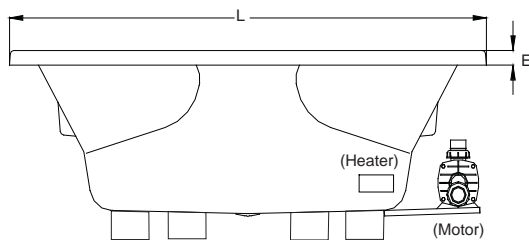

KEY DIMENSIONS

*Deck width reflects only area indicated on detail.

Letter	Description	English	Metric
L	Outer Length	72"	1829 mm
W	Outer Width	42"	1067 mm
H	Overall Height	26"	660 mm
A	Overflow Height	20"	508 mm
B	Long Edge to Drain Center	14"	356 mm
C	Short Edge to Drain Center	36"	914 mm
D	Drain Shoe Length	8 3/4"	222 mm
E	Deck Height	2"	51 mm
F	Deck Width*	3"	76 mm
G	Service Access Dimensions	12" H x 18" L	305 mm x 457 mm
I	Floor Cut-out for Drain	18" x 4"	457 mm x 102 mm