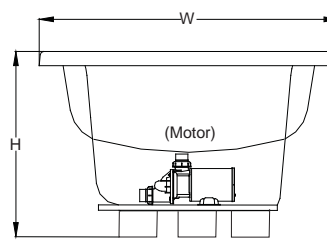

KEY DIMENSIONS

*Deck width reflects only area indicated on detail.

Letter	Description	English	Metric
L	Outer Length	72"	1829 mm
W	Outer Width	42"	1067 mm
H	Overall Height	26"	660 mm
A	Overflow Height	20"	508 mm
B	Long Edge to Drain Center	14"	356 mm
C	Short Edge to Drain Center	36"	914 mm
D	Drain Shoe Length	8 3/4"	222 mm
E	Deck Height	2"	51 mm
F	Deck Width*	3"	76 mm
G	Service Access Dimensions	12" H x 18" L	305 mm x 457 mm
I	Floor Cut-out for Drain	18" x 4"	457 mm x 102 mm

Side View

End View

Drain/Overflow

NOTE: Graphics May Not be to Scale

© 2010 Jacuzzi Luxury Bath • For additional information call Customer Service 800-288-4002 • www.jacuzzi.com/technicalspecs

Refer to installation instructions included with fixture before beginning installation. Please confirm product availability and specifications before commencing with any installation work.