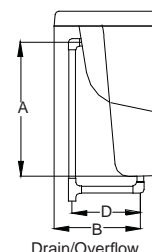

KEY DIMENSIONS

*Deck width reflects only area indicated on detail.

Letter	Description	English	Metric
L	Outer Length	72"	1829 mm
W	Outer Width	42"	1067 mm
H	Overall Height	26"	660 mm
A	Overflow Height	20"	508 mm
B	Long Edge to Drain Center	14"	356 mm
C	Short Edge to Drain Center	36"	914 mm
D	Drain Shoe Length	8 3/4"	222 mm
E	Deck Height	2"	51 mm
F	Deck Width*	3"	76 mm
G	Service Access Dimensions	12" H x 18" L	305 mm x 457 mm
I	Floor Cut-out for Drain	18" x 4"	457 mm x 102 mm

Side View

End View

Drain/Overflow

NOTE: Graphics May Not be to Scale

© 2010 Jacuzzi Luxury Bath • For additional information call Customer Service 800-288-4002 • www.jacuzzi.com/technicalspecs

Refer to installation instructions included with fixture before beginning installation. Please confirm product availability and specifications before commencing with any installation work.